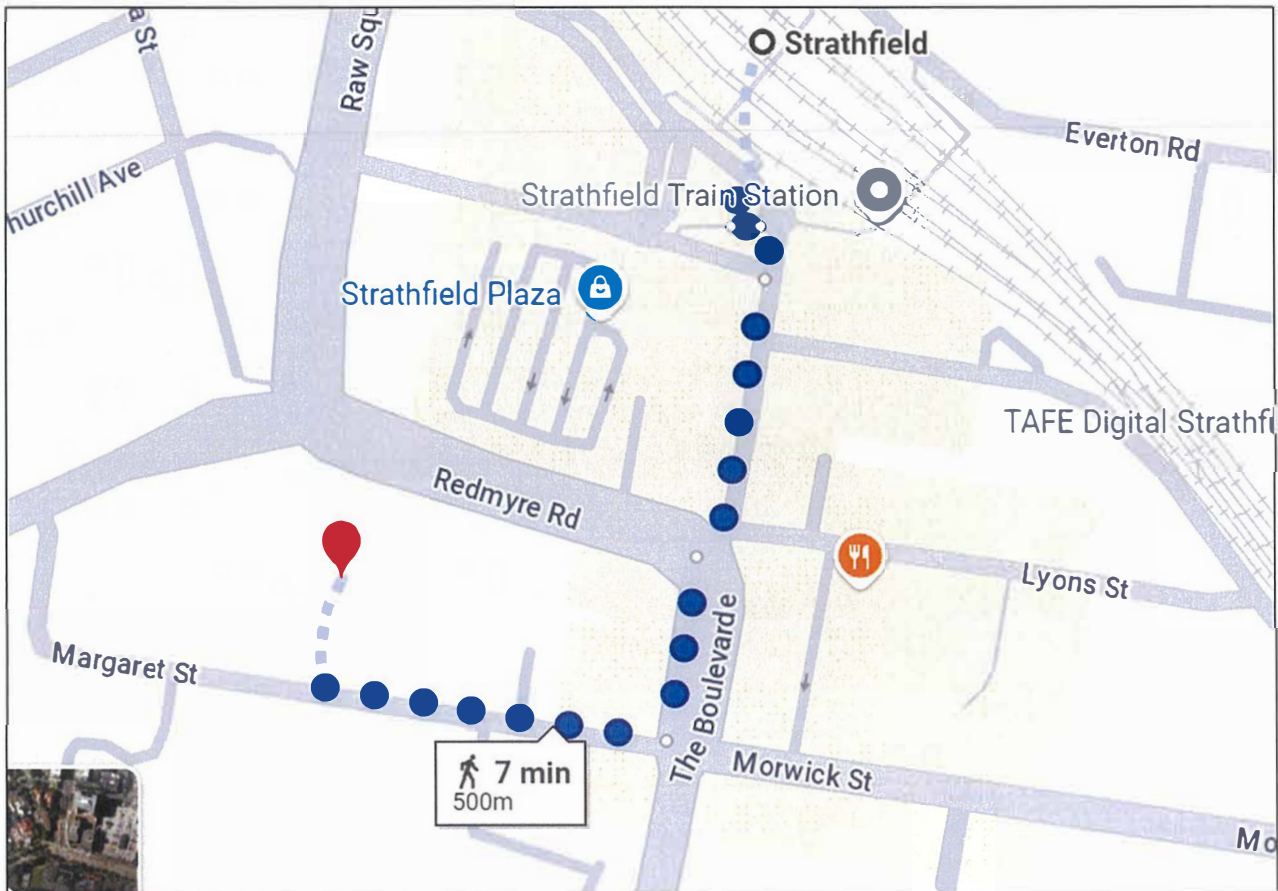

Directions to Meriden Senior School Campus – Lecture Theatre

By Train:

- Exit Strathfield Station towards Strathfield Square/Strathfield Plaza
- Walk along The Boulevard then turn right into Margaret St
- Use the Main Entrance on Margaret St. Once inside, take the stairs to your right up to The Deck, where refreshments will be served
- Alternate entrance is on Redmyre Rd, though the Margaret St entrance is right by The Deck venue

By Car:

- Parking will be available on Margaret St (lots of unlimited spots due to after school hours)
- Nearby street parking can be found on Redmyre Rd, Vernon St, Carrington Ave and surrounding streets

Ground Floor

Stratfield Station

Upstairs to Lecture Theatre

Enter through Margaret St gate

Parking on Margaret St

Alternate entrance →

Redmyre Rd

REDMYRE ROAD

THE AVENUE

MARGARET STREET