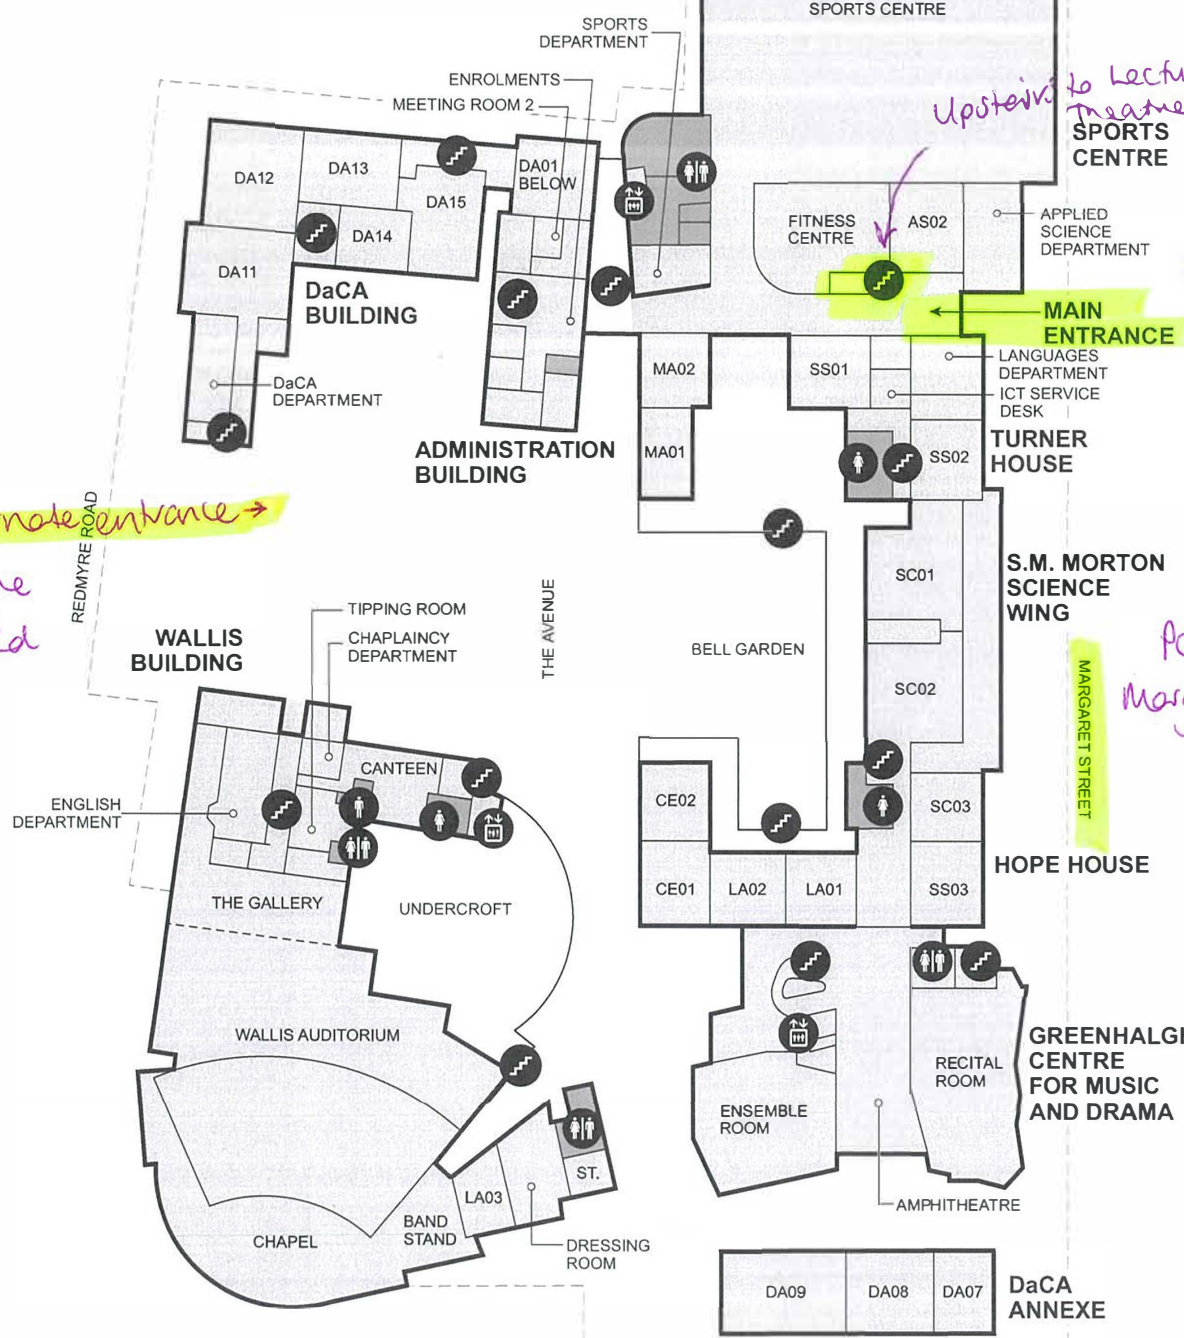

Directions to Meriden Senior School Campus – Lecture Theatre

By Train:

- Exit Strathfield Station towards Strathfield Square/Strathfield Plaza
- Walk along The Boulevard then turn right into Margaret St
- Use the Main Entrance on Margaret St. Once inside, take the stairs to your right up to The Deck, where refreshments will be served
- Alternate entrance is on Redmyre Rd, though the Margaret St entrance is right by The Deck venue

By Car:

- Parking will be available on Margaret St (lots of unlimited spots due to after school hours)
- Nearby street parking can be found on Redmyre Rd, Vernon St, Carrington Ave and surrounding streets

Student and guest toilets can be found inside the main entrance. Light refreshments will be available on The Deck before students head in to prep in the Maths and Social Science rooms.

Senior School Campus

Ground Floor

Stratfield Station

Upstairs to Lecture Theatre

Enter through Margaret St gate

Parking on Margaret St

Alternate entrance →

Redmyre Rd

REDMYRE ROAD