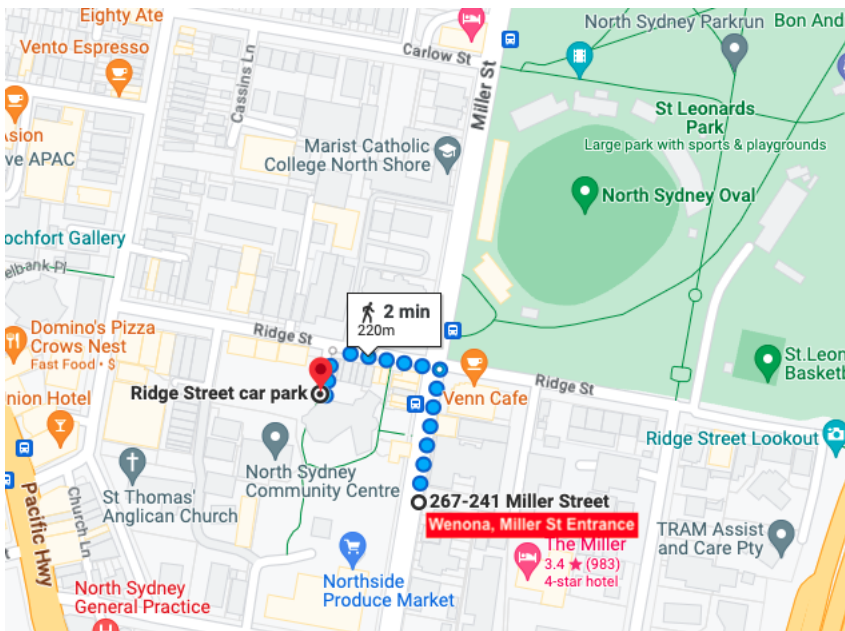

Ridge Street Car Park