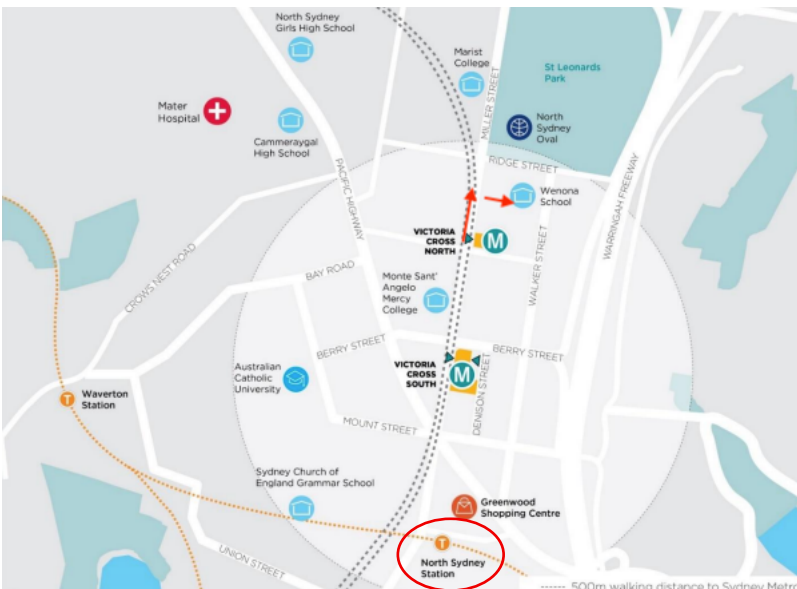

## Visiting School chartered bus access:

If travelling by chartered bus, please drop off at 176 Walker Street.

Walker Street Entrance

## Access via public transport:

Victoria Cross Metro (north exit) is located on the corner of Miller Street and McLaren Street. Turn right out of the North exit and enter via Wenona Miller Street gate.

A number of public buses stop outside Wenona on Miller Street, and we are located 800m (uphill) from North Sydney train station (approx. 11-minute walk).

Victoria Cross Metro Station and North Sydney Train

# Debating at Wenona

**WENONA**  
— EST 1886 —

Miller Street Entrance